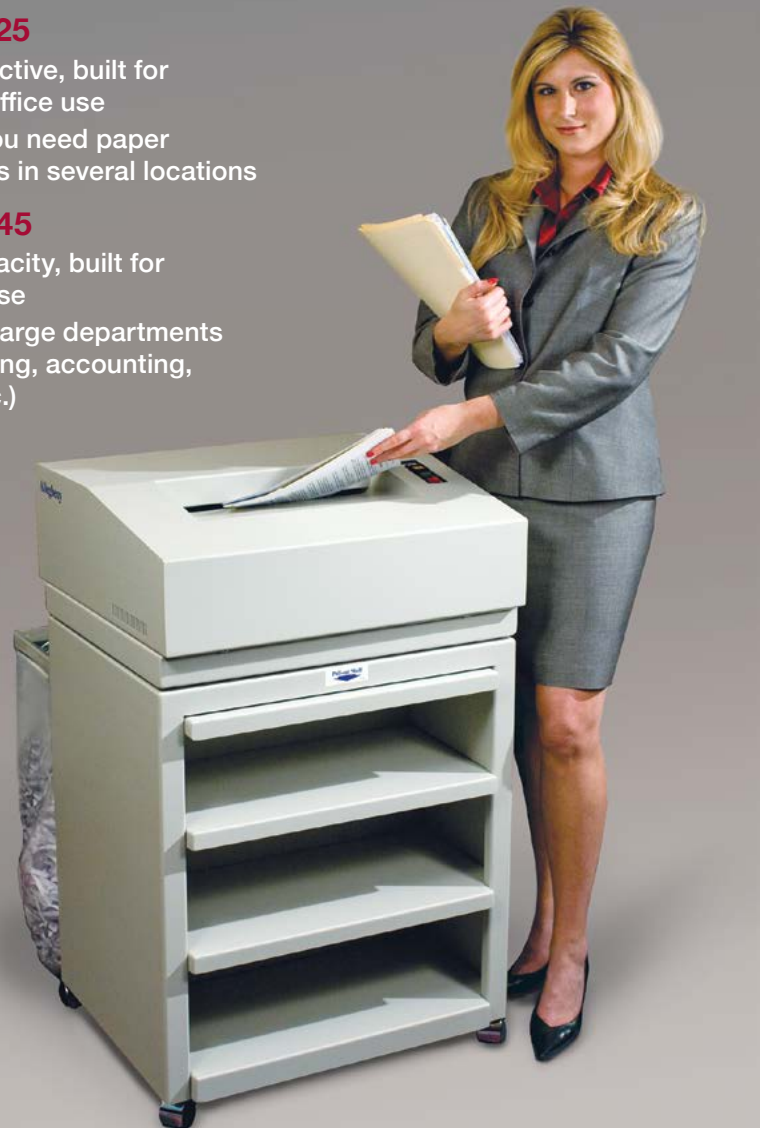

– **RAYMOND FERGUSON**
Toyota Textile Machinery, Inc.

ALLEGHENY J-SERIES Office Paper Shredders provide a reliable, cost-effective solution to your document security needs. These powerful, compact shredders will thoroughly destroy all types of confidential documents, from stacks of computer printouts to a single check.

The J-Series combines an attractive appearance with Allegheny’s proven durability and shredding power. Easy to fit into a small space, they run quietly while handling large shredding jobs with ease. You don’t even have to remove paper clips, staples or Acco fasteners – they can be shredded right along with the paper.

Built to Last

Allegheny J-Series Paper Shredders are designed, engineered and manufactured to be the most reliable and long-lasting in the industry. Key features include:

- **Advanced technology** computer-aided design (CAD) and computer-aided manufacturing (CAM) – guarantees precision and maximizes shredding power
- **All-steel construction** ensures durability and longer machine life
- **Highest quality components** increase reliability and minimize downtime

Model J-25

- Cost-effective, built for general office use
- Ideal if you need paper shredders in several locations

Model J-45

- High capacity, built for heavier use
- Ideal for large departments (purchasing, accounting, sales, etc.)

A powerful yet quiet solution to your office shredding needs

- **Skilled craftsmen** provide attention to detail with a commitment to excellence that has earned Allegheny a worldwide reputation for quality equipment.

Innovative Cutting Assembly

The J-Series features an advanced cutting assembly that you won’t find in other paper shredders.

Unique to Allegheny, this cutting assembly is virtually maintenance-free and does not require oiling for the entire life of the machine. It contains solid steel cutter shafts, which are

far superior to the wafer-thin cutters found in other cutting heads.

This innovative design reduces the build-up of shredded material and provides greater resistance to damage and wear, ensuring reliable, trouble-free operation for many years to come.

Unique Safety Features

Safety is an integral part of the design of every Allegheny shredder. International symbol-coded safety labels, along with a comprehensive user manual, ensure safe and reliable operation.